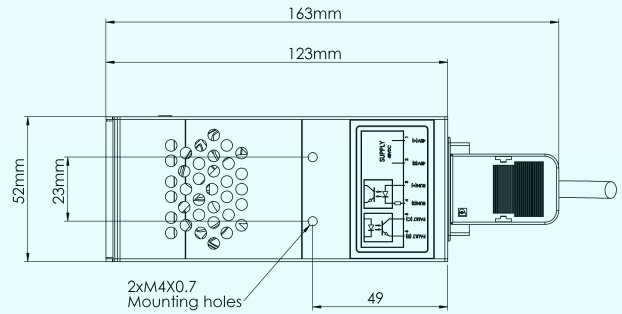

FEKET LED CURE AMMO SERIES

Dimensions

Radiation

Electrical wiring diagram

FEATURES

LED CURE MODELS	Wave Length	Optical Power	Power Source
503	Opt.	3,5w/cm ²	24VDC

- * High output LED.
- * Air cooling fan.
- * Built in power regulation and over temperature protection.
- * Green lamp Run input.
- * Red lamp indicates fault conditions.
- * Isolated fault output.