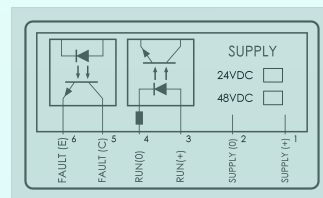

FEKET LED CURE AMMO SERIES

Dimensions

Radiation

Electrical wiring diagram

FEATURES

LED CURE MODELS	Wave Length	Optical Power	Power Source
503	Opt.	3,5w/cm ²	24VDC

- * High output LED.
- * Air cooling fan.
- * Built in power regulation and over temperature protection.
- * Green lamp Run input.
- * Red lamp indicates fault conditions.
- * Isolated fault output.