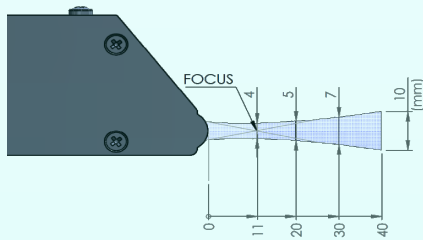

FEKET LED CURE AMMO SERIES

Dimensions

Radiation

Electrical wiring diagram

FEATURES

LED CURE MODELS	Wave Length	Optical Power	Power Source
503	Opt.	3,5w/cm ²	24VDC

- * High output LED.
- * Air cooling fan.
- * Built in power regulation and over temperature protection.
- * Green lamp Run input.
- * Red lamp indicates fault conditions.
- * Isolated fault output.