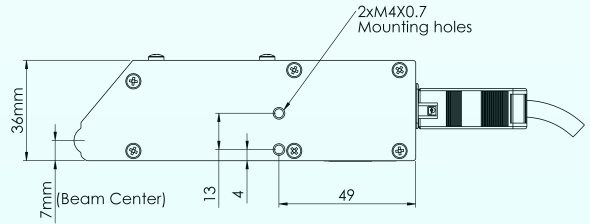

FEKET LED CURE AMMO SERIES

Dimensions

Radiation

Electrical wiring diagram

FEATURES

LED CURE MODELS	Wave Length	Optical Power	Power Source
503	Opt.	3,5w/cm ²	24VDC

- * High output LED.
- * Air cooling fan.
- * Built in power regulation and over temperature protection.
- * Green lamp Run input.
- * Red lamp indicates fault conditions.
- * Isolated fault output.